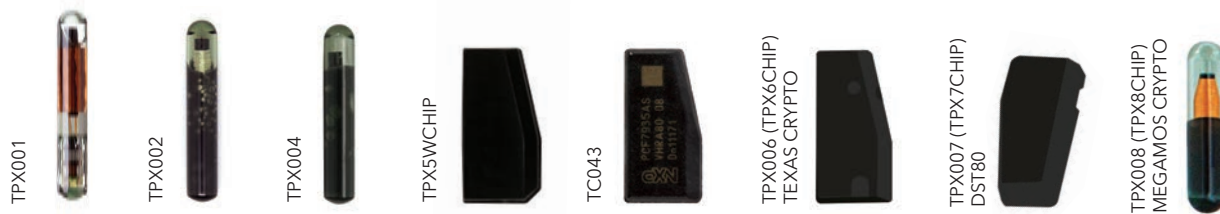

A network diagram consisting of numerous nodes (small circles) connected by thin lines, forming a complex web. The nodes are distributed across the left and center of the image, with some nodes being larger than others. The background is a solid purple color.

CHIPS

KEYLINE BIANCHI 884/884 MINI

Item No.	Chip Ref	3D Group Chip Ref	Hickleys Chip Ref	Silca Chip Ref	JMA Chip Ref	NW Keys Chip Ref	Type	Covers	ID	Material	Clone / Diagnostics
AKTP13		TP8	AKTP13	T12	TP15	PHI-T12	Phillips Crypto PH00	ID11, 12, 13, 33, 73 & T5	Mixed Clone	Carbon	Clone
TP824	CK50						PH1B, PH1C, PH1D & PH1E		Mixed Clone	Carbon	Clone
TP825	GK100						ID46 4D 4C		Mixed Clone	Glass	Clone
TP826	GKM						ID48 ID13		Mixed Clone	Glass	Clone
TP827	CKG						Texas 80 Bit		Mixed Clone	Carbon	Clone
TP829	CK100						ID46 4C/4D		Mixed Clone	Carbon	Clone
TP832	CKH						Toyota H Micro		Mixed Clone	Carbon	Clone
TP572	TK24						Texas Fixed Code		Mixed Clone	N/A	Clone
TP573	TK23						Texas Ford		Mixed Clone	N/A	Clone
TP584	TK25 (TK24N)						Texas 4C		Mixed Clone	N/A	Clone
TP585	TK50						PH1B, PH1C, PH1D & PH1E		Mixed Clone	Carbon	Clone
TP587	TK100						ID46 4D 4C		Mixed Clone	Glass	Clone
TP592	TKM						ID48 ID13		Mixed Clone	Glass	Clone
MAVIK-433								Universal Remote		N/A	
RK60							Phillips Crypto 2			N/A	
TP586	TKXX							To Hold Chips		N/A	

JMA TRS

Item No.	Chip Ref	3D Group Chip Ref	Hickleys Chip Ref	Silca Chip Ref	JMA Chip Ref	NW Keys Chip Ref	Type	ID	Material	Clone / Diagnostics
TPX001	TPX1						Texas 4C	4C	Glass	Clone
TPX002	TPX2						Texas 4D	4D	Glass	Clone
TPX004	TPX4						Phillips Crypto ID46	ID46	Glass	Clone
TPX5WCHIP	TPX5						Universal	Mixed Clone	Carbon	Clone
TP043	TPH1CHIP						Phillips Crypto TPH1 TRS5000	41/42/44/45	Carbon	Clone
TPX006	TPX6CHIP						Texas Crypto		Carbon	Clone
TPX007	TPX7CHIP						DST80		Carbon	Clone
TPX008	TPX8CHIP						Megamos Crypto		Glass	Clone