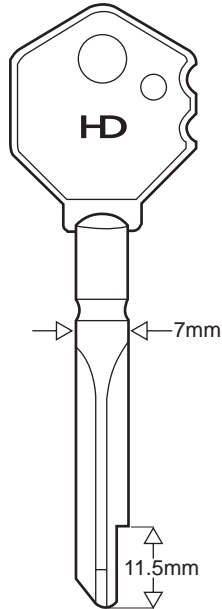

CRUCIFORM

TUFF ELEPHANT

UNIVERSAL

VIRO

YALE

HOUSEHOLD

YALE

ZEISS IKON

- WINDOW
- MORTICE
- CAR & TRUCK
- MOTORCYCLE
- OTHER VEHICLE
- INDUSTRIAL

- CYLINDER
- TUBULAR & DIMPLE
- CRUCIFORM