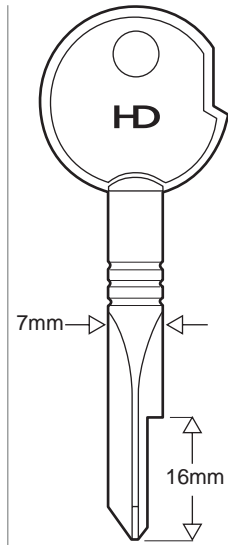

FIAM

HELCO & KFV

MOREAUX

NABOB

CRUCIFORM

- KEY MACHINES
- KEY BOARDS
- KEY CUTTING ACCESSORIES
- COINING
- NOVELTY