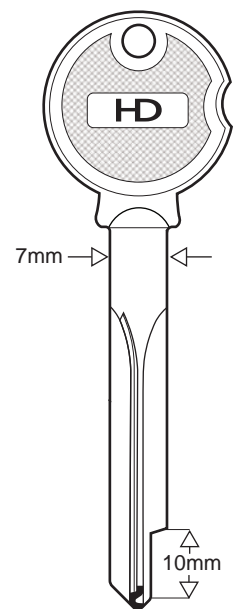

ZEISS IKON

- WINDOW
- MORTICE
- CAR & TRUCK
- MOTORCYCLE
- OTHER VEHICLE
- INDUSTRIAL

- CYLINDER
- TUBULAR & DIMPLE
- CRUCIFORM

YA-2X
XKB035

XY4
XKB023

XY6
XKB009

ZE-7X
XKB036

ZEISS IKON