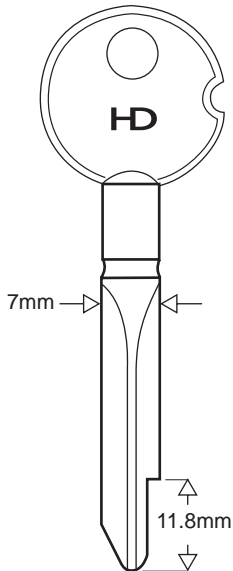

NEMEF

PAPAIZ

TUFF ELEPHANT

HOUSEHOLD

- WINDOW
- MORTICE
- CAR & TRUCK
- MOTORCYCLE
- OTHER VEHICLE
- INDUSTRIAL
- CYLINDER
- TUBULAR & DIMPLE
- CRUCIFORM