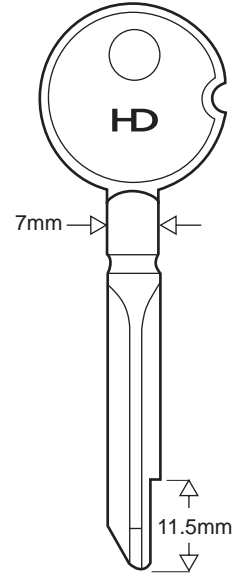

CRUCIFORM

TUFF ELEPHANT

UNIVERSAL

VIRO

YALE

HOUSEHOLD

YALE

ZEISS IKON

- WINDOW
- MORTICE
- CAR & TRUCK
- MOTORCYCLE
- OTHER VEHICLE
- INDUSTRIAL

- CYLINDER
- TUBULAR & DIMPLE
- CRUCIFORM