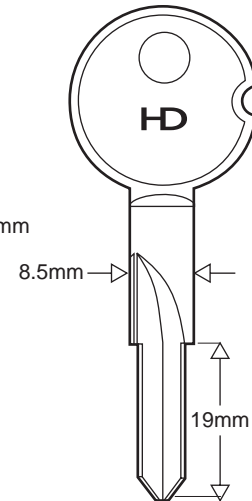

NEMEF

PAPAIZ

TUFF ELEPHANT

HOUSEHOLD

- WINDOW
- MORTICE
- CAR & TRUCK
- MOTORCYCLE
- OTHER VEHICLE
- INDUSTRIAL
- CYLINDER
- TUBULAR & DIMPLE
- CRUCIFORM