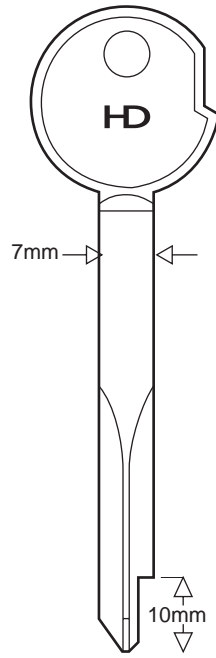

- HOUSEHOLD**
- WINDOW
 - MORTICE
 - CAR & TRUCK
 - MOTORCYCLE
 - OTHER VEHICLE
 - INDUSTRIAL
- CYLINDER
 - TUBULAR & DIMPLE
 - CRUCIFORM

	BURG WACHTER			CRC-CAMBOA	ENFIELD
					
	6.7mm	6.7mm	6.7mm	9mm	8mm
	11.8mm	11.8mm	11.8mm		20mm
					
	XBW1 XKB018	XBW2 XKB025	XBW3 XKB020	XC1 XKB024	FDKB613 XKB029

ZEISS IKON

- WINDOW
- MORTICE
- CAR & TRUCK
- MOTORCYCLE
- OTHER VEHICLE
- INDUSTRIAL

- CYLINDER
- TUBULAR & DIMPLE
- CRUCIFORM

YA-2X
XKB035

XY4
XKB023

XY6
XKB009

ZE-7X
XKB036

ZEISS IKON