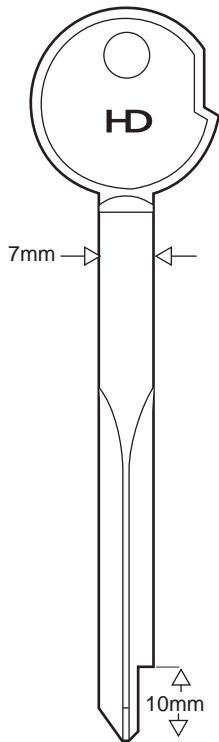

ZEISS IKON

ZONE

HOUSEHOLD

- WINDOW
- MORTICE
- CAR & TRUCK
- MOTORCYCLE
- OTHER VEHICLE
- INDUSTRIAL

- CYLINDER
- TUBULAR & DIMPLE
- CRUCIFORM