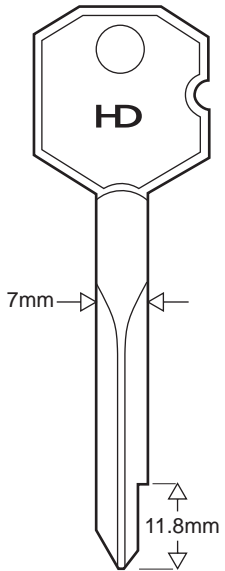

FIAM

HELCO & KFV

MOREAUX

NABOB

CRUCIFORM

- KEY MACHINES
- KEY BOARDS
- KEY CUTTING ACCESSORIES
- COINING
- NOVELTY