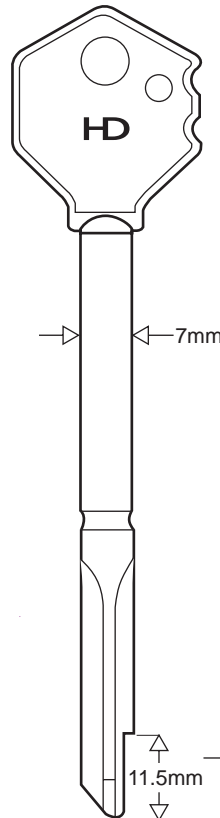

A network diagram consisting of numerous interconnected nodes and lines, rendered in a light brown color against a solid yellow background. The nodes vary in size, and the lines form a complex, web-like structure that fills the left and central portions of the image. The overall aesthetic is clean and modern, suggesting a digital or technological theme.

CRUCIFORM

CRUCIFORM

- KEY MACHINES
- KEY BOARDS
- KEY CUTTING ACCESSORIES
- COINING
- NOVELTY

	ALA	BLUMA	BRICARD	BURG WACHTER	
					
	7mm	6mm	9mm	7mm	6mm
	12mm	14.3mm		15mm	15mm
					
	ALA-1X XKB031	XB1 XKB001	XBD3 XKB002	XBW4 XKB003	XBW5 XKB004

- HOUSEHOLD**
- WINDOW
 - MORTICE
 - CAR & TRUCK
 - MOTORCYCLE
 - OTHER VEHICLE
 - INDUSTRIAL
- CYLINDER
 - TUBULAR & DIMPLE
 - CRUCIFORM

	BURG WACHTER			CRC-CAMBOA	ENFIELD
					
	6.7mm	6.7mm	6.7mm	9mm	8mm
	11.8mm	11.8mm	11.8mm		20mm
					
	XBW1 XKB018	XBW2 XKB025	XBW3 XKB020	XC1 XKB024	FDKB613 XKB029

ZEISS IKON

- WINDOW
- MORTICE
- CAR & TRUCK
- MOTORCYCLE
- OTHER VEHICLE
- INDUSTRIAL

- CYLINDER
- TUBULAR & DIMPLE
- CRUCIFORM

YA-2X
XKB035

XY4
XKB023

XY6
XKB009

ZE-7X
XKB036

ZEISS IKON