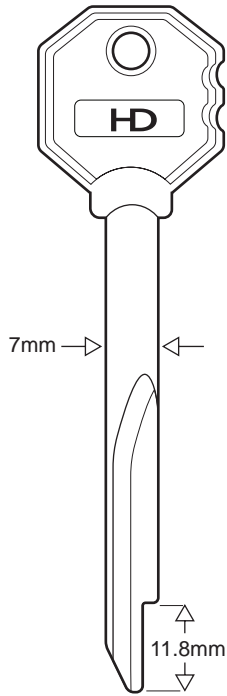

FIAM

HELCO & KFV

MOREAUX

NABOB

CRUCIFORM

- KEY MACHINES
- KEY BOARDS
- KEY CUTTING ACCESSORIES
- COINING
- NOVELTY