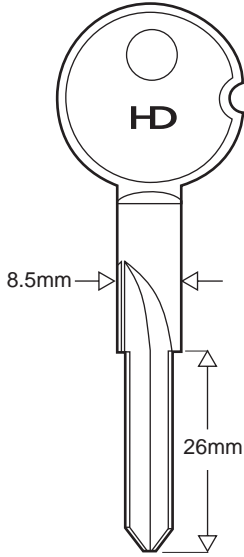

CRUCIFORM

TUFF ELEPHANT