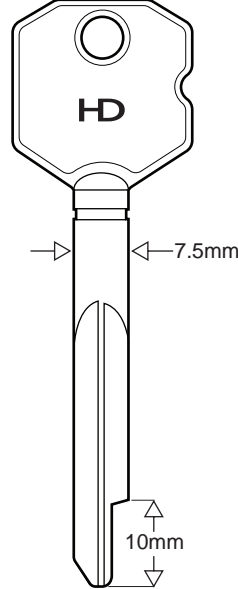

CRUCIFORM

TUFF ELEPHANT

UNIVERSAL

VIRO

YALE

HOUSEHOLD

YALE

ZEISS IKON

- WINDOW
- MORTICE
- CAR & TRUCK
- MOTORCYCLE
- OTHER VEHICLE
- INDUSTRIAL

- CYLINDER
- TUBULAR & DIMPLE
- CRUCIFORM