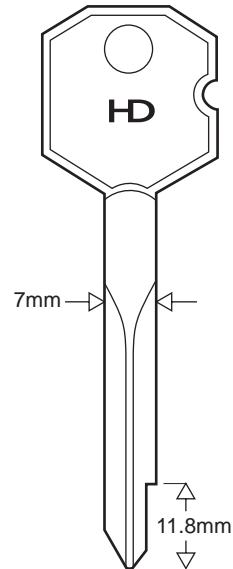

ZEISS IKON

ZONE

HOUSEHOLD

- WINDOW
- MORTICE
- CAR & TRUCK
- MOTORCYCLE
- OTHER VEHICLE
- INDUSTRIAL

- CYLINDER
- TUBULAR & DIMPLE
- CRUCIFORM