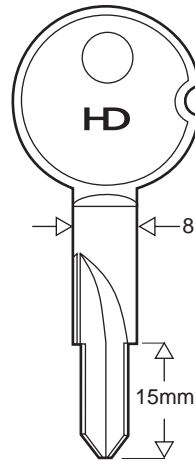

NEMEF

PAPAIZ

TUFF ELEPHANT

HOUSEHOLD

- WINDOW
- MORTICE
- CAR & TRUCK
- MOTORCYCLE
- OTHER VEHICLE
- INDUSTRIAL
- CYLINDER
- TUBULAR & DIMPLE
- CRUCIFORM