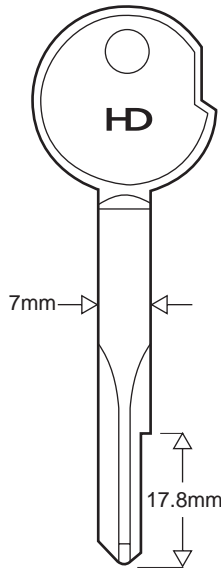

FIAM

HELCO & KFV

MOREAUX

NABOB

CRUCIFORM

- KEY MACHINES
- KEY BOARDS
- KEY CUTTING ACCESSORIES
- COINING
- NOVELTY