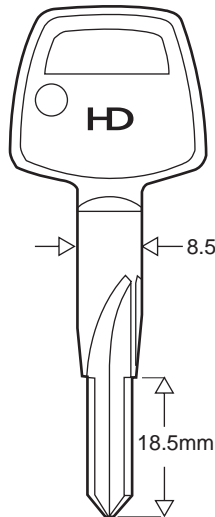

NEMEF

PAPAIZ

TUFF ELEPHANT

HOUSEHOLD

- WINDOW
- MORTICE
- CAR & TRUCK
- MOTORCYCLE
- OTHER VEHICLE
- INDUSTRIAL
- CYLINDER
- TUBULAR & DIMPLE
- CRUCIFORM