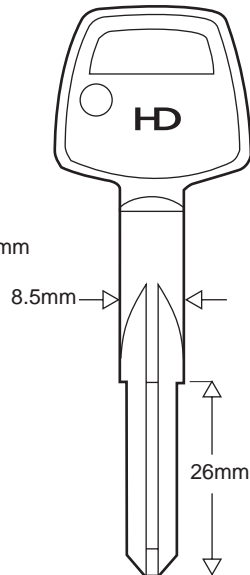

NEMEF

PAPAIZ

TUFF ELEPHANT

HOUSEHOLD

- WINDOW
- MORTICE
- CAR & TRUCK
- MOTORCYCLE
- OTHER VEHICLE
- INDUSTRIAL
- CYLINDER
- TUBULAR & DIMPLE
- CRUCIFORM